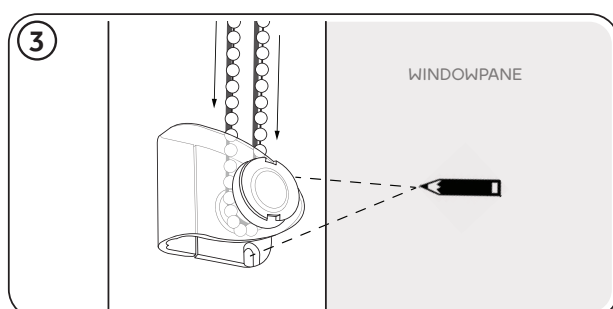

LOUVRETIE with SAFETY DEVICE - Clear 300729

1. RECESS FITTING

2. OUTSIDE RECESS FITTING