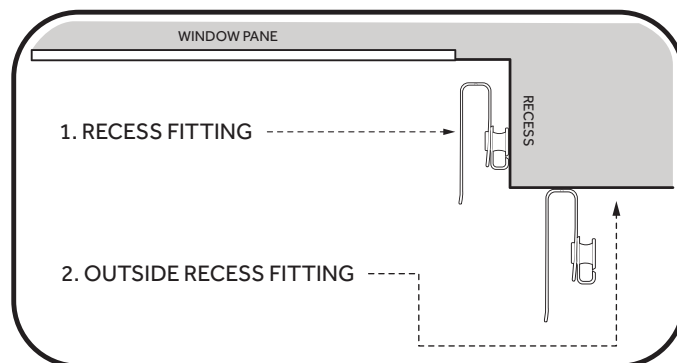

LOUVRETIE with SAFETY DEVICE - Clear 300729

1. RECESS FITTING

2. OUTSIDE RECESS FITTING