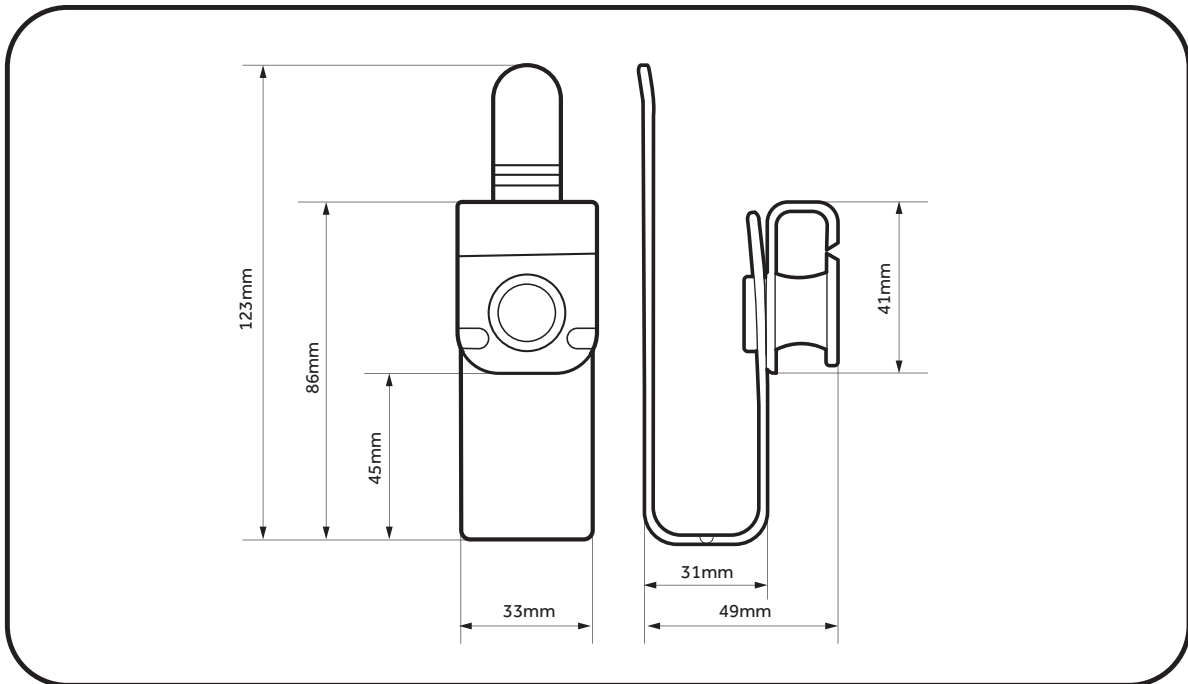

LOUVRETIE with SAFETY DEVICE - Clear 300729

1. RECESS FITTING

2. OUTSIDE RECESS FITTING