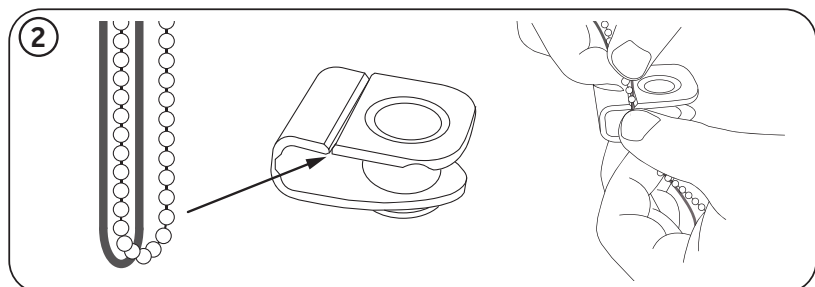

LOUVRETIE with SAFETY DEVICE - Clear 300729

1. RECESS FITTING

2. OUTSIDE RECESS FITTING