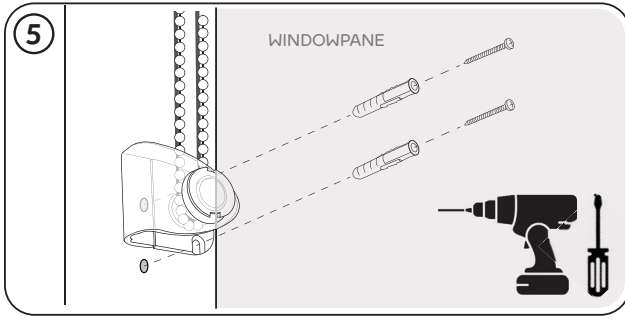

LOUVRETIE with SAFETY DEVICE - Clear 300729

1. RECESS FITTING

2. OUTSIDE RECESS FITTING