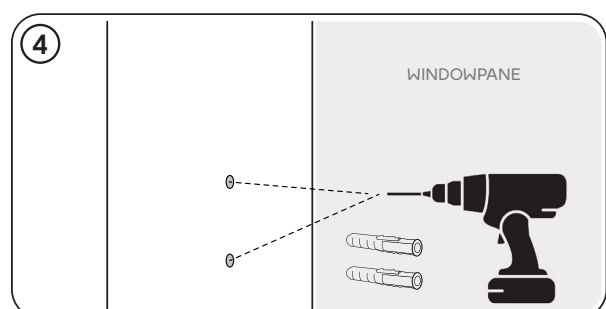

LOUVRETIE with SAFETY DEVICE - Clear 300729

1. RECESS FITTING

2. OUTSIDE RECESS FITTING