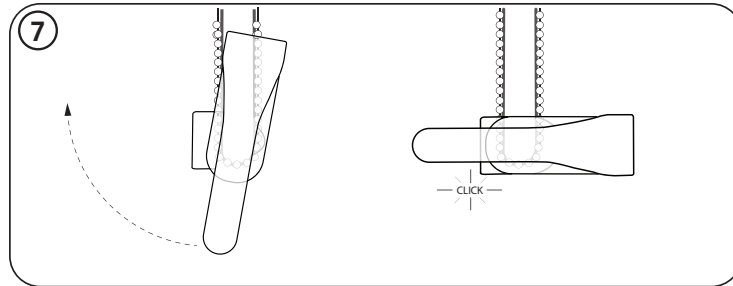

LOUVRETIE with SAFETY DEVICE - Clear 300729

1. RECESS FITTING

2. OUTSIDE RECESS FITTING