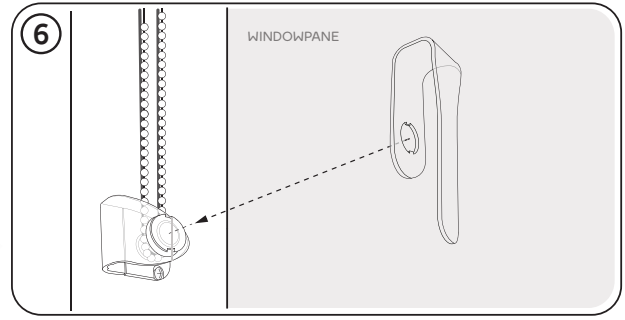

LOUVRETIE with SAFETY DEVICE - Clear 300729

1. RECESS FITTING

2. OUTSIDE RECESS FITTING