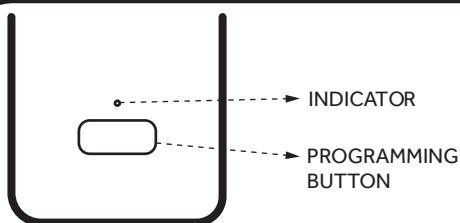

DREAM HUB-MINI 191717

PRODUCT SPECIFICATION

CONNECTIVITY:
Wi-Fi: 2.4GHz (802.11b/g/n)

RADIO FREQUENCY:
433.92 MHz

POWER INPUT:
DC 5V/1A (USB Type-A)

WORKING TEMPERATURE:
0°C - 40°C

MINI DREAM HUB INSTRUCTIONS

1. Download the Connector app to pair and operate your bridge and devices.

Connector is a free app, developed by our partner, Shade Connector and is available for iOS and Android.

iOS

ANDROID

2. If using the Connector app for the first time, create an account and sign in.
3. Once signed in, follow the in-app wizard for setup and operation instructions.