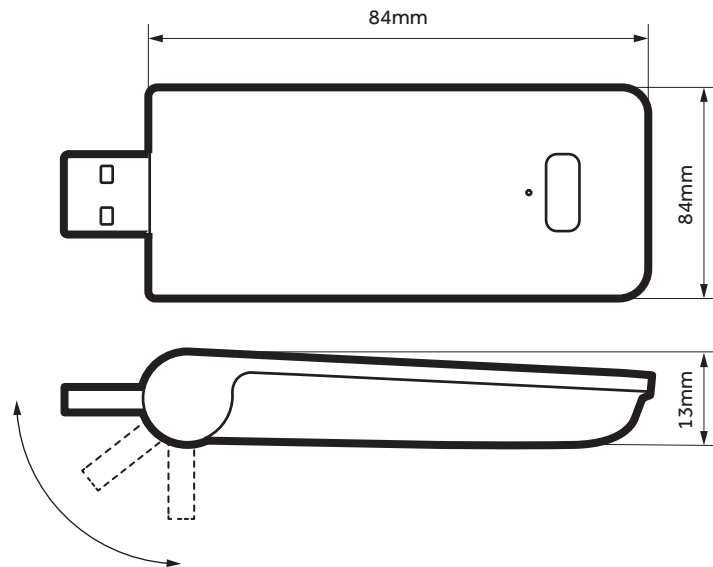

DREAM HUB-MINI 191717

PRODUCT SPECIFICATION

CONNECTIVITY:
Wi-Fi: 2.4GHz (802.11b/g/n)

RADIO FREQUENCY:
433.92 MHz

POWER INPUT:
DC 5V/1A (USB Type-A)

WORKING TEMPERATURE:
0°C - 40°C

MINI DREAM HUB INSTRUCTIONS