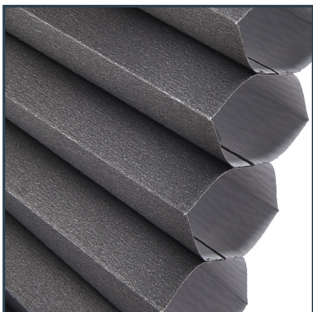

Shadow 3000mm
⊙25mm