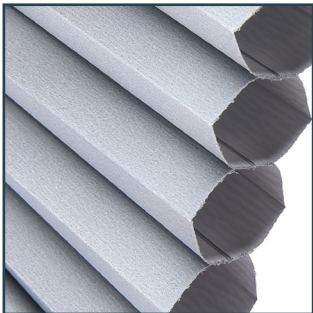

CAPITAL

Collection

Lisbon

*Blackout, fire-retardant cellular fabric
in ten timeless colours*

3000mm | 25mm

Lisbon BO FR

Blackout cellular fabric in ten timeless colours

Lisbon is a non-woven, blackout FR fabric designed to effectively block out light while offering a selection of stylish, on-trend colours.

Paired with its light-filtering counterpart, Madrid, it provides a cohesive and uniform finish to any commercial or residential space.

Blackout fabric for total light control

Certified fire retardancy

Moisture resistant

White 3000mm
⊙25mm

Pearl 3000mm
⊙25mm

Pelican 3000mm
⊙25mm

Silver Mink 3000mm
⊙25mm

Soft Taupe 3000mm
⊙25mm

Flint Grey 3000mm
⊙25mm

Cool Grey 3000mm
⊙25mm

Alloy 3000mm
⊙25mm