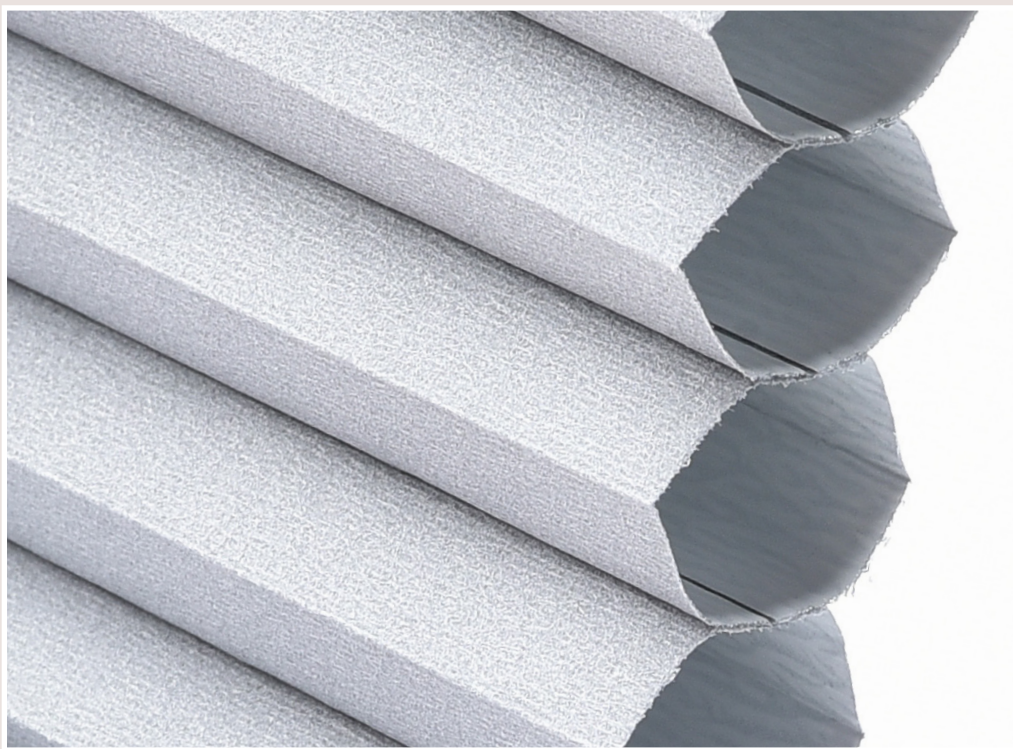

CAPITAL

Collection

Lisbon

*Blackout, fire-retardant cellular fabric
in ten timeless colours*

3000mm | 25mm

Lisbon BO FR

Blackout cellular fabric in ten timeless colours

Lisbon is a non-woven, blackout FR fabric designed to effectively block out light while offering a selection of stylish, on-trend colours.

Paired with its light-filtering counterpart, Madrid, it provides a cohesive and uniform finish to any commercial or residential space.

Blackout fabric for total light control

Certified fire retardancy

Moisture resistant

Energy saving

Lisbon	
Product	Cellular Fabric
Composition	100% Polyester
Roll Width	3000mm
Roll Length	12000mm
FR Classifications	DIN 4102, CLASS B1
Weight	260g/m ²
Thickness	0.21mm
Colour Fastness (ISO 105 - B02)	Grade 5
Cleaning	Damp sponge
Oeko-Tex Standard 100	Yes
Suitable for moist conditions	Yes

White 3000mm
⊙25mm

Pearl 3000mm
⊙25mm

Pelican 3000mm
⊙25mm

Silver Mink 3000mm
⊙25mm

Soft Taupe 3000mm
⊙25mm

Flint Grey 3000mm
⊙25mm

Cool Grey 3000mm
⊙25mm

Alloy 3000mm
⊙25mm