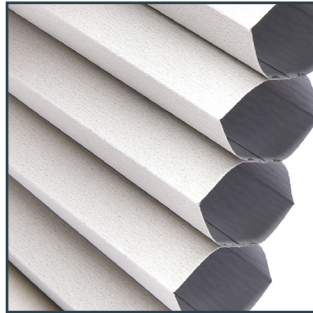

Pearl 3000mm
⊙25mm