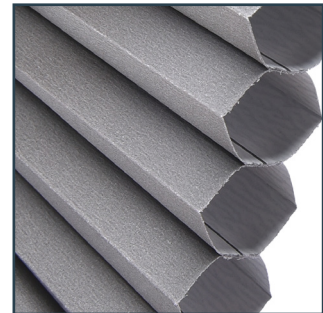

Paired with its light-filtering counterpart, Madrid, it provides a cohesive and uniform finish to any commercial or residential space.

Blackout fabric for total light control

Certified fire retardancy

Moisture resistant

White 3000mm
⊙25mm

Pearl 3000mm
⊙25mm

Pelican 3000mm
⊙25mm

Silver Mink 3000mm
⊙25mm

Soft Taupe 3000mm
⊙25mm

Flint Grey 3000mm
⊙25mm

Cool Grey 3000mm
⊙25mm

Alloy 3000mm
⊙25mm